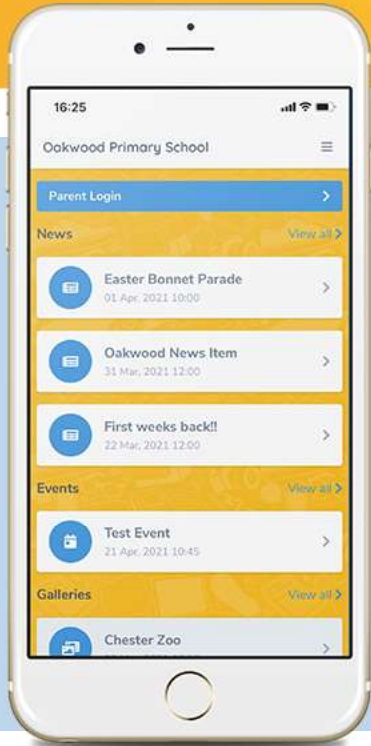

# GUIDE TO OUR APP FOR PARENTS & CARERS

School Spider allows you to receive and return information directly to and from the school. Receive instant messages, complete surveys, book your parents' evenings and more.

Select your school to get started!

## LOGGING IN

Once you have selected the school, you will see posts from the school website. Click parent dashboard to login or create an account. Create an account by pressing "create account" and enter your email address.

## TAKE A LOOK AROUND

See all action items on your dashboard

Click to respond or book for each child

Click the envelope to see your recent messages

Click these 3 lines to:  
- Switch between areas  
- Edit your profile  
- Logout